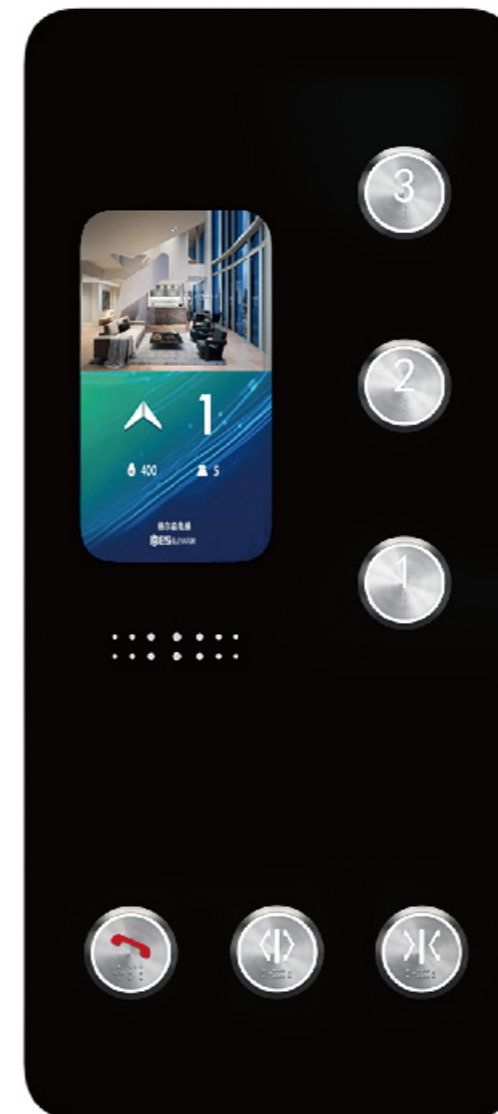

五、轿底采用天然大理石(岩板)

Car-bottom applies natural marble(rock)

六、不锈钢采用304抗指纹

Stainless steel applies 304 anti-fingerprint type

七、求救一键呼 (标配)

SOS one-key calling (standard)

八、应急停电救援装置 (标配)

Emergency power-failure rescue device (standard)

九、操纵箱、外呼外观美观大气

Attractive and imposing operation box and outer calling outline

十、轿厢采用豪华装潢 (附下图)

Car applies deluxe decoration (attach with below chart)

GES - CZX001
(标配)

GES - AN002
(无偿选配)

GES - AN003
(无偿选配)